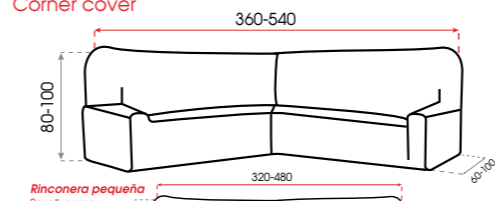

Funda rinconera
Corner cover