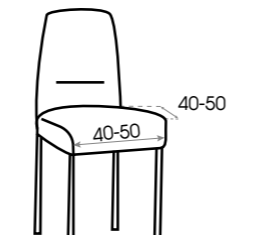

Funda silla con respaldo
Backrest chair cover