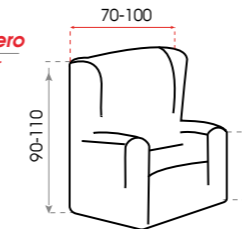

Funda sillón orejero
Wing chair cover