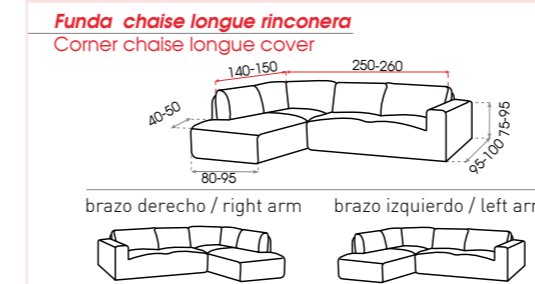

Funda rinconera
Corner cover