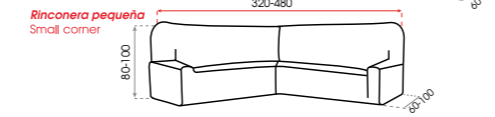

Funda rinconera
Corner cover